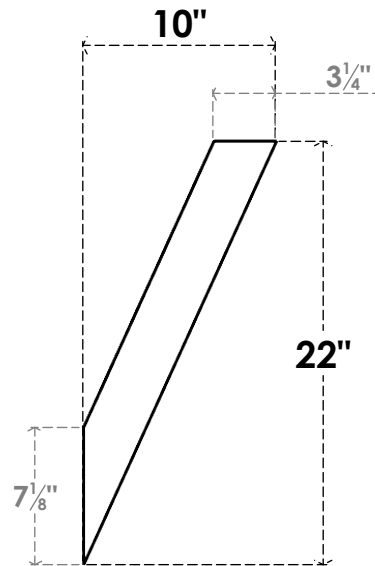

ITEM NUMBER: BRCPC060X10000X22000TRA

6"W X 10"D X 22"H TRADITIONAL ARCHITECTURAL GRADE PVC CLOSED KNEE BRACE

SIDE PROFILE

FRONT PROFILE

ISOMETRIC

EKENA MILLWORK
2300 WEST MAIN ST.
CLARKSVILLE, TX 75426
TOLL FREE: 866-607-0453
WWW.EKENAMILLWORK.COM